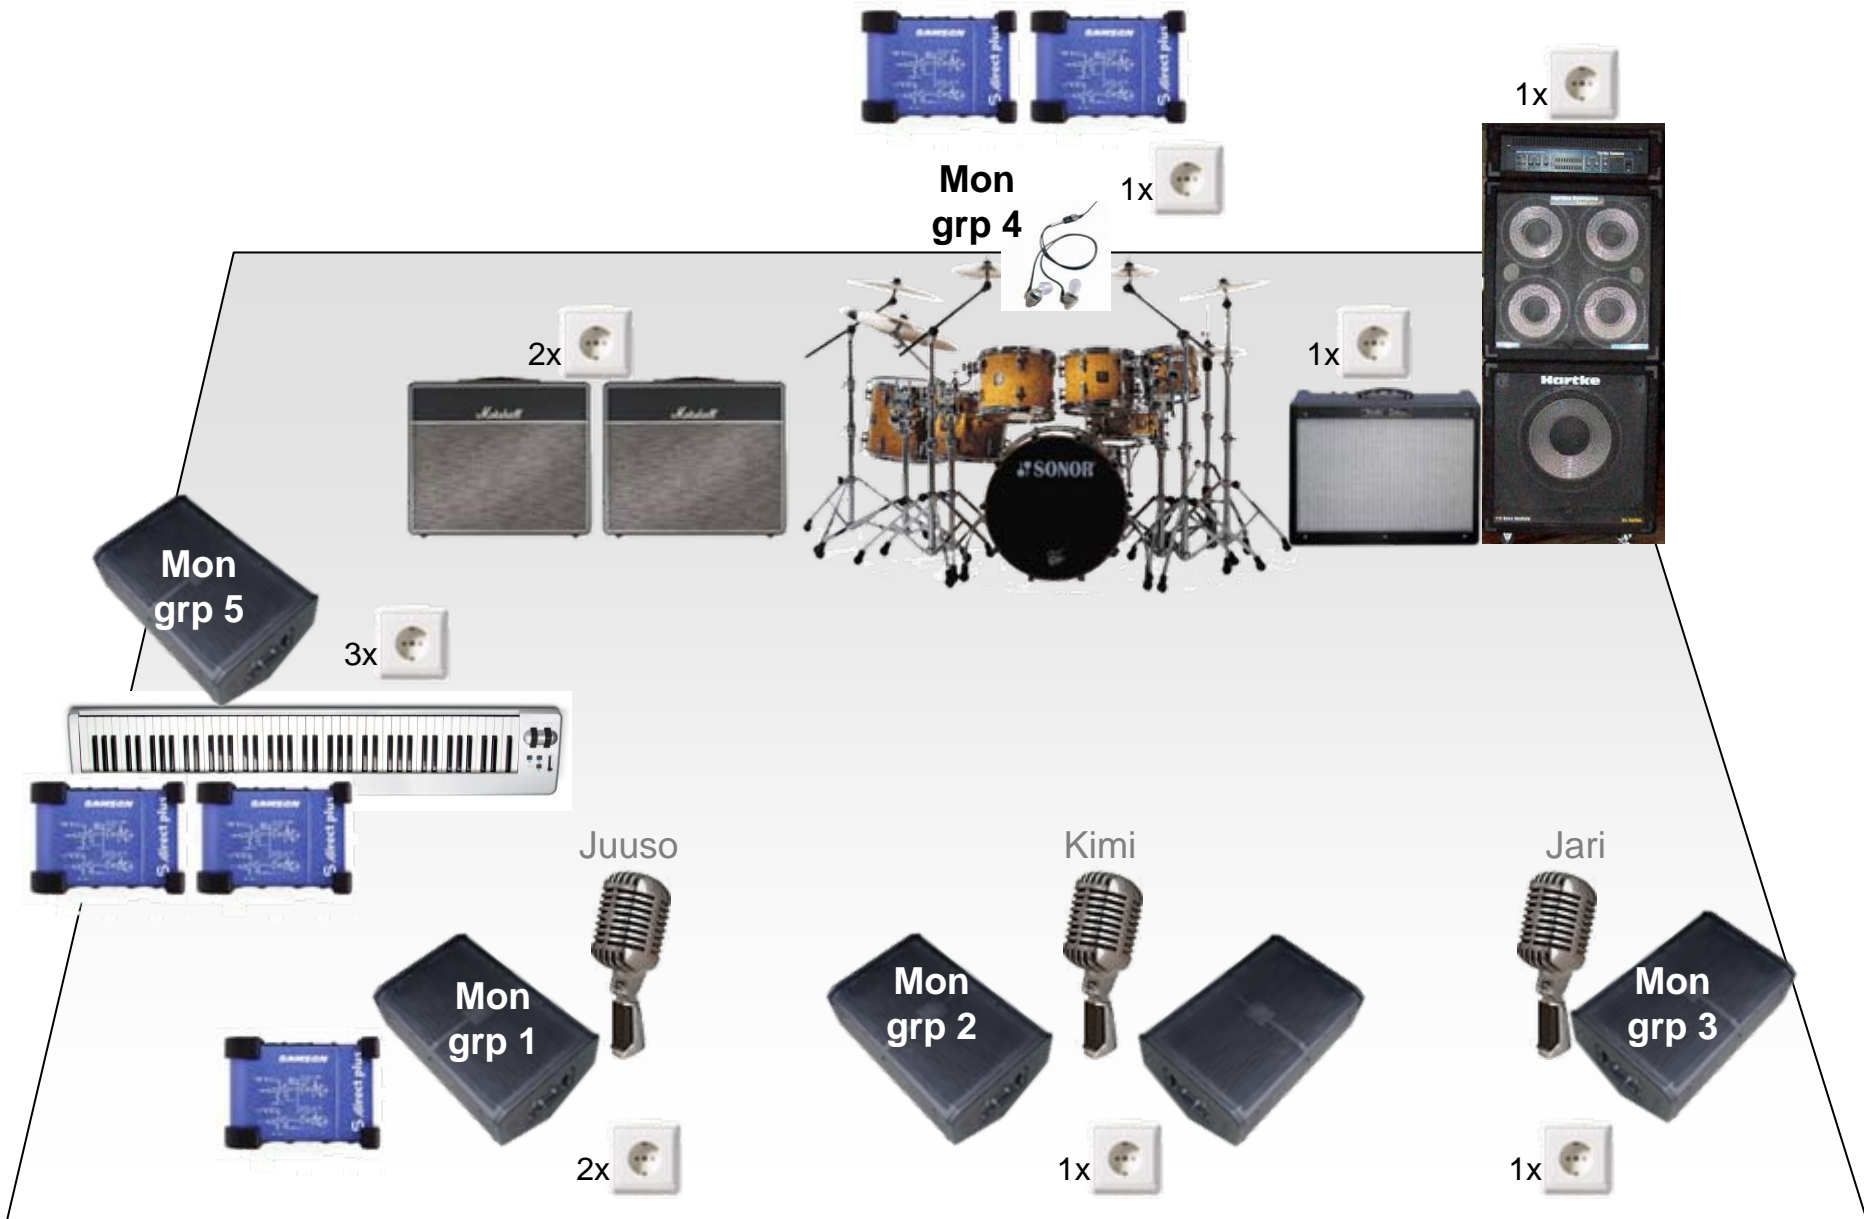

# Hitmen Quintet – stage map

# Hitmen Quartet – channel list & stuff

Ch.	Source	Mic/Line	More info / humble hopes
1	BD	M	Beta52
2	SN	M	
3	RT	M	
4	RT	M	
5	RT/FT	M	
6	FT	M	
7	OH	M	
8	OH	M	
9	HH	M	
10	Loop/sampler	L	D.I.
11	Loop/sampler	L	D.I.
12	Bass	L	amp XLR out (or D.I. from bass)
13	Gtr Juuso	M	amp1, SM57
14	"	M	amp2, MD421/Beta57
15	"	L	D.I., acoustic guitar simulator
16	Gtr Kimi	M	SM57
17	Voc Juuso	M	Sennheiser e945/Beta58
18	Voc Kimi	M	Sennheiser e945
19	Voc Jari	M	
20	Keys/L	L	D.I.
21	Keys/R	L	D.I.

## To notice:

- Drums in-ear-monitoring feed-in with XLR/plug
- Backline electricity needs:
 

Juuso	amps: 2 sockets, front stage: 2 sockets
Kimi	amp: 1, front stage: 1
Jari	amp: 1, front stage: 1
Mr. Keys	3 sockets
Mr. Drum	2 sockets for loops & (cocktail) mixer
- SM58 will do fine for those MF snobby vocalists, too!
- ALL VOCALISTS SING LEADS!!!